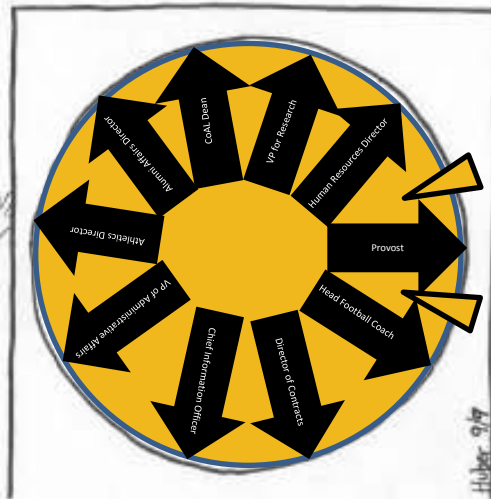

Martha's Podium

An Editorial Cartoon Series from USMNEWS.net

Thank you all for showing up each week to watch me spin the 'Saunders Administration Wheel of Destiny.' It truly means a lot to me, as I love this university more than anyone. Please rest assured that the person fate eliminates will be replaced in short order.

Martha's Podium is an editorial cartoon series from USMNEWS.net that borrows from cartoons that appeared in *The Student Printz* during the Martha Saunders administration of USM.